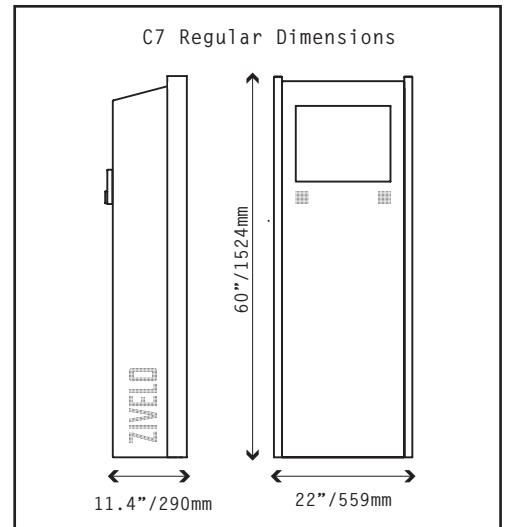

C7 Dimensions

ZIVELO™