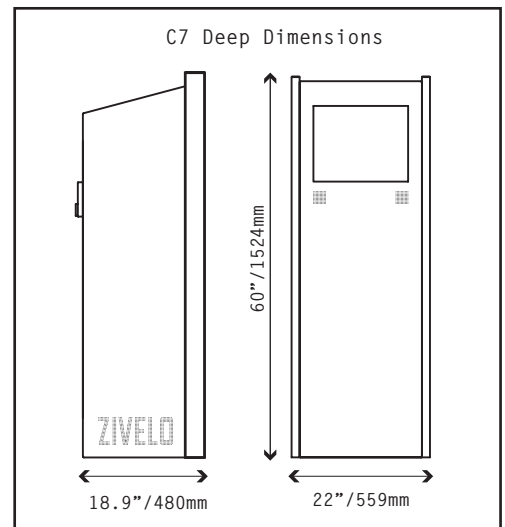

C7 Dimensions

ZIVELO™