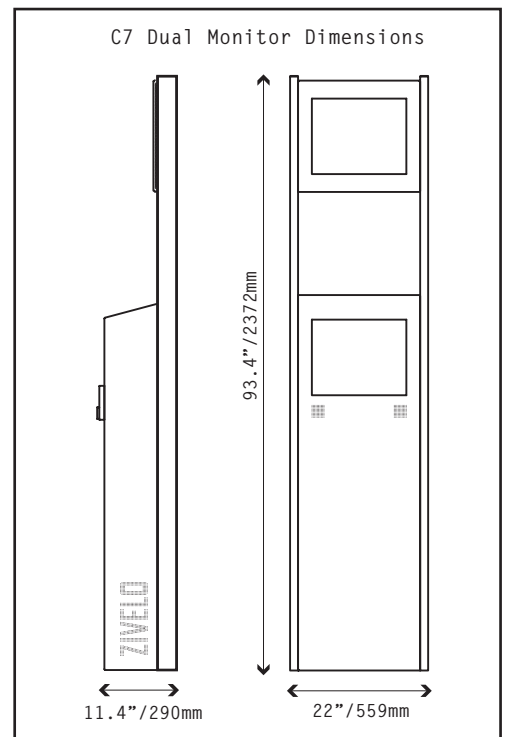

C7 Dimensions

ZIVELO™