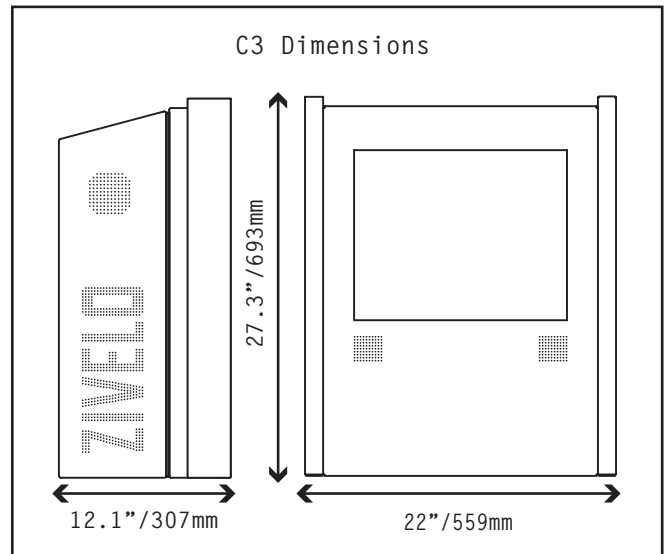

C3 Dimensions

ZIVELO™